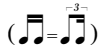

Stevie Ray Vaughan Style Solo

(Key of A)

Tune down 1/2 step

- ① = D# ④ = C#
- ② = A# ⑤ = G#
- ③ = F# ⑥ = D#

Moderate ♩ = 99

1

5

7